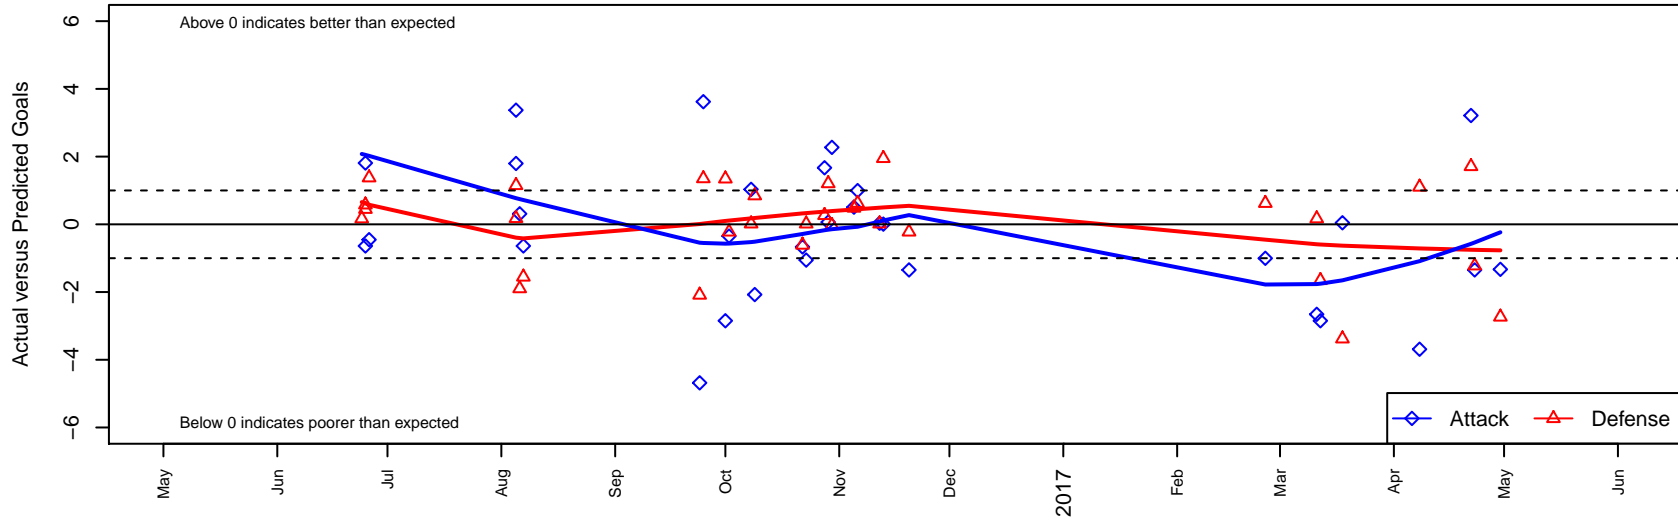

# Capital FC Timbers Red B04

Capital FC  
 Salem, OR  
 B04 total strength=819  
 attack=1.26 defense=0.9  
 fall league = PTT B04 Div 1 White  
 spr league = Spr OYS B04 Div 1 Green  
 notes= Sasquatch; Adelman 2016

**Capital FC Timbers Red B04**  
 Dots are actual minus expected GF (blue circles) and GA (red triangles).  
 Blue line is smoothed change in attack strength. Red is smoothed change in defense strength.

**attack and defense variance (black dot)  
relative to other teams  
and top 10 in region**

**attack and defense rating  
relative to others at age  
and all opponents in last 13 months**

**Performance relative to 13 month average**