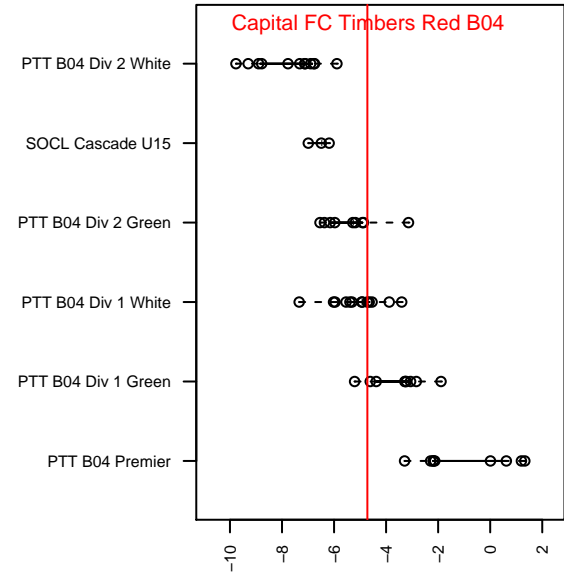

# Capital FC Timbers Red B04

Capital FC  
 Salem, OR  
 B04 total strength=819  
 attack=1.26 defense=0.9  
 fall league = PTT B04 Div 1 White  
 spr league = Spr OYS B04 Div 1 Green  
 notes= Sasquatch; Adelman 2016

alt names used:  
 CFC Timbers B04 Red Dragons  
 Capital FC Timbers 04B Adelman 3  
 CFC Timbers 2004 Boys Red  
 Capital FC Timbers 04B Adelman 3  
 Capital FC Timbers 04B Adelman 3

Venues played:  
 2016 Capital Cup BU13 Silver  
 2016 Mt Hood Challenge U13 Silver  
 2016 PTT B04 Division 1 White  
 2016 OYS Presidents Cup B04  
 2016 Spr OYS B04 Division 1 Green

**Capital FC Timbers Red B04**  
 Dots are actual minus expected GF (blue circles) and GA (red triangles).  
 Blue line is smoothed change in attack strength. Red is smoothed change in defense strength.

**attack and defense variance (black dot)  
relative to other teams  
and top 10 in region**

**attack and defense rating  
relative to others at age  
and all opponents in last 13 months**

**Performance relative to 13 month average**